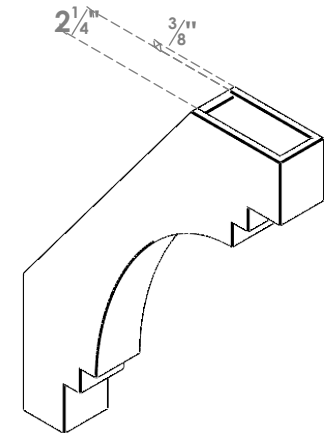

ITEM NUMBER: BRCPO030X18000X24000PEC

3"W X 18"D X 24"H PESCADERO ARCHITECTURAL GRADE PVC OPEN BRACE

SIDE PROFILE

FRONT PROFILE

ISOMETRIC

EKENA MILLWORK
2300 WEST MAIN ST.
CLARKSVILLE, TX 75426
TOLL FREE: 866-607-0453
WWW.EKENAMILLWORK.COM