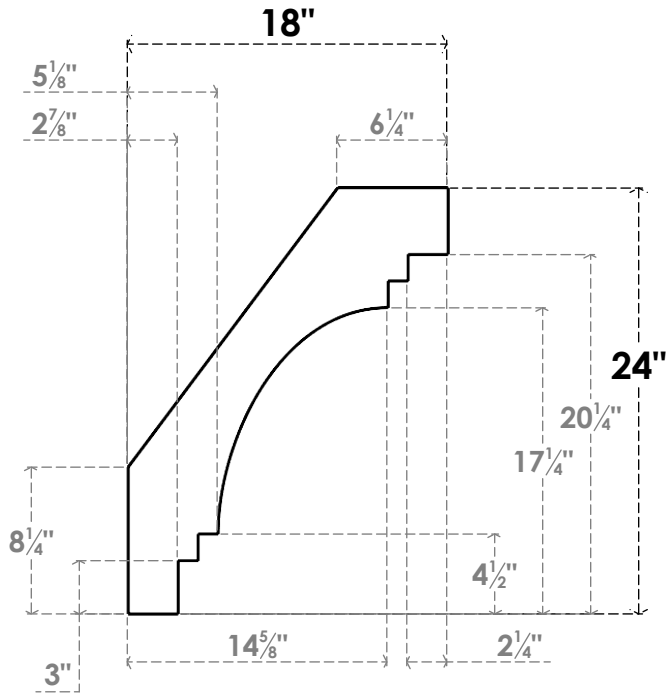

ITEM NUMBER: BRCPO030X18000X24000PEC

3"W X 18"D X 24"H PESCADERO ARCHITECTURAL GRADE PVC OPEN BRACE

SIDE PROFILE

FRONT PROFILE

ISOMETRIC

EKENA MILLWORK
2300 WEST MAIN ST.
CLARKSVILLE, TX 75426
TOLL FREE: 866-607-0453
WWW.EKENAMILLWORK.COM

NOTES

1. INSTALLATION TO BE COMPLETED IN ACCORDANCE WITH MANUFACTURER'S SPECIFICATIONS.
2. DRAWING MAY NOT BE TO SCALE
3. THIS DRAWING IS INTENDED FOR DESIGN AND PLANNING PURPOSES ONLY.
4. ALL INFORMATION CONTAINED HEREIN WAS CURRENT AT THE TIME OF DEVELOPMENT BUT MUST BE REVIEWED AND APPROVED BY THE PRODUCT MANUFACTURER TO BE CONSIDERED ACCURATE.
5. ARCHITECTURAL GRADE PVC PRODUCTS ARE MADE FROM EXPANDED CELLULAR PVC AND COME NATURALLY WHITE BUT MAY BE PAINTED