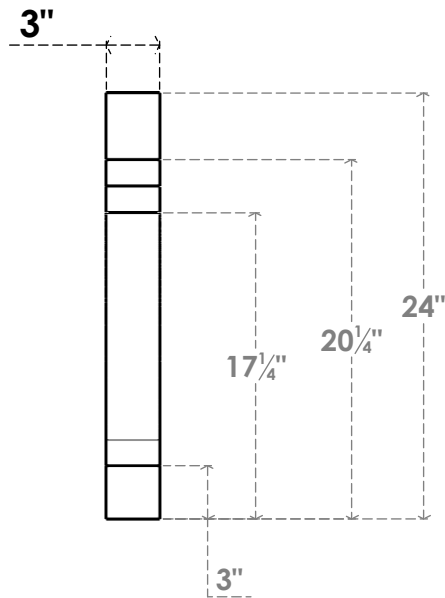

ITEM NUMBER: BRCPO030X18000X24000PEC

3"W X 18"D X 24"H PESCADERO ARCHITECTURAL GRADE PVC OPEN BRACE

SIDE PROFILE

FRONT PROFILE

ISOMETRIC

EKENA MILLWORK
2300 WEST MAIN ST.
CLARKSVILLE, TX 75426
TOLL FREE: 866-607-0453
WWW.EKENAMILLWORK.COM

NOTES

1. INSTALLATION TO BE COMPLETED IN ACCORDANCE WITH MANUFACTURER'S SPECIFICATIONS.
2. DRAWING MAY NOT BE TO SCALE
3. THIS DRAWING IS INTENDED FOR DESIGN AND PLANNING PURPOSES ONLY.
4. ALL INFORMATION CONTAINED HEREIN WAS CURRENT AT THE TIME OF DEVELOPMENT BUT MUST BE REVIEWED AND APPROVED BY THE PRODUCT MANUFACTURER TO BE CONSIDERED ACCURATE.
5. ARCHITECTURAL GRADE PVC PRODUCTS ARE MADE FROM EXPANDED CELLULAR PVC AND COME NATURALLY WHITE BUT MAY BE PAINTED